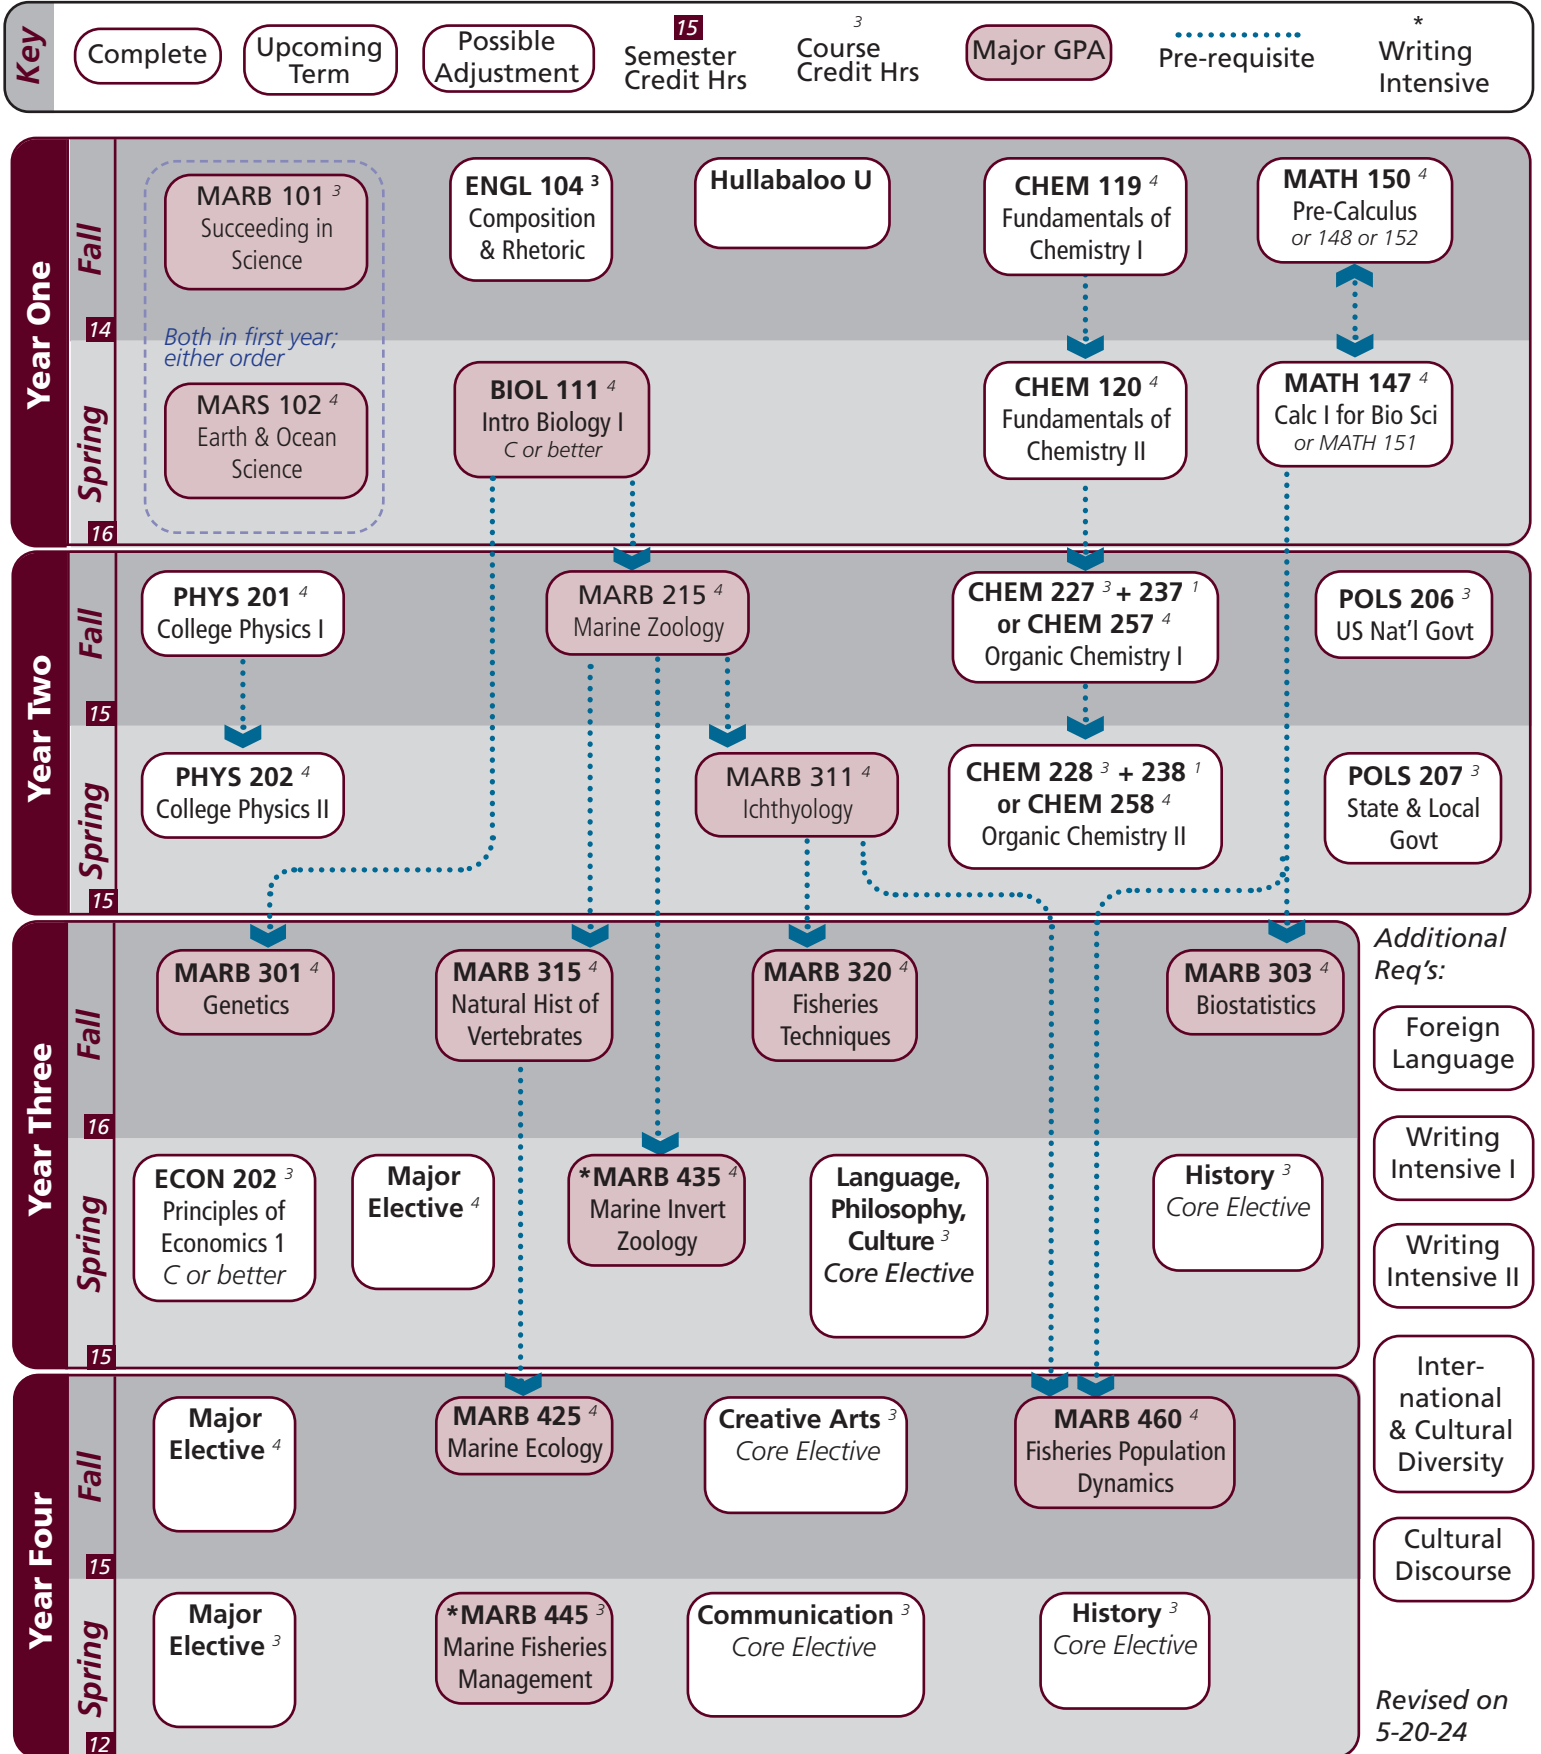

Marine Fisheries | 2024-2025 Catalog

Name: _____

UIN: _____

Catalog information: catalog.tamu.edu

“View Degree Evaluation”: <https://howdy.tamu.edu/uPortal/f/my-record/>

Revised on 5-20-24

Marine Fisheries | 2024-2025 Catalog

Notes:

Major	Texas A&M University at Galveston Course Options					
Major Coursework	^BIOL 111 MARB 315 MARS 102	MARB 101 MARB 320	MARB 215 MARB 425	MARB 301 MARB 435	MARB 303 MARB 445	MARB 311 MARB 460
Supporting Electives ¹¹ Select 11 hours	MARB 300 - 499 MARS 300-499					
^ Requires C or better						

Core	Texas A&M University at Galveston Course Options					
Communication ⁶ Two courses required	Required: Select 1 from:	†ENGL 104 COMM 203	COMM 205	†ENGL 203	ENGL 210	
Mathematics ⁸ Select 2 courses	MATH 147 or 151		MATH 148, 150, or 152			
Life & Physical Sciences ²⁴ All courses required	CHEM 119 PHYS 201	CHEM 120 PHYS 202	CHEM 227	CHEM 237	CHEM 228	CHEM 238
Language, Philosophy, Culture ³ Select 1 course	†ANTH 210 ENGL 335 HIST 242	ANTH 316 *ENGL 338 MAST 270	*ENGL 204 *ENGL 374 †PHIL 111	*ENGL 253 *GEOG 202 PHIL 251	ENGL 330 *GEOG 301	ENGL 334
Creative Arts ³ Select 1 course	*ARTS 150 †PERF 301	ENGL 212	*ENGL 251	HISP 204	*PERF 226	*PERF 281
Social & Behavioral Science ³	ECON 202					
American History ⁶ Select 2 courses	HIST 105	HIST 106	HIST 226	HIST 232		
Political Science ⁶ Both courses required	POLS 206	POLS 207				

- Courses in this section can concurrently fulfill a Core or Major Requirement;
- Two semesters of a single foreign language is required for students who did not complete the foreign language req in high school